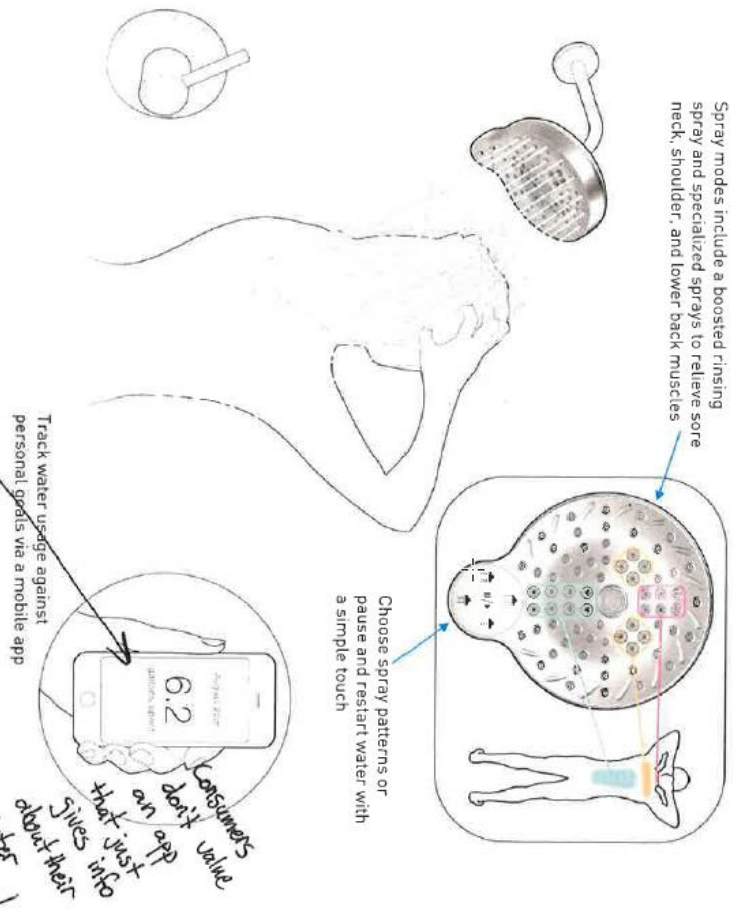

G

Description

Adjusting the flow of water in my shower to deliver a great experience is a hassle. I fumble with turn-style spray faces or slippery dials to only find that the available spray modes don't provide a real benefit to me.

The new Rejuvenate Showerhead™ allows me to easily select from multiple spray modes that truly improve my physical and mental well-being.

Features

- 4 spray modes provide a better experience:
  - Drench: Full coverage for total warmth
  - Neck and Shoulder: Massaging spray relieves tension
  - Lower Back: Pulsating spray relieves soreness
  - Rinse: Boosted flow more quickly rinses hair
- Easy-to-reach buttons to switch spray patterns with a simple touch
- Water flow can be paused with a touch of a button to lather or shave
- I can track water usage against my personal water-savings goals using a mobile app linked to my showerhead

How It Works

New App. idea.
The app could be used to automatically change spray modes. People could program the shower using an app to cycle between modes to create a therapeutic showering experience.

Consumers don't value an app that just gives info about their water usage!